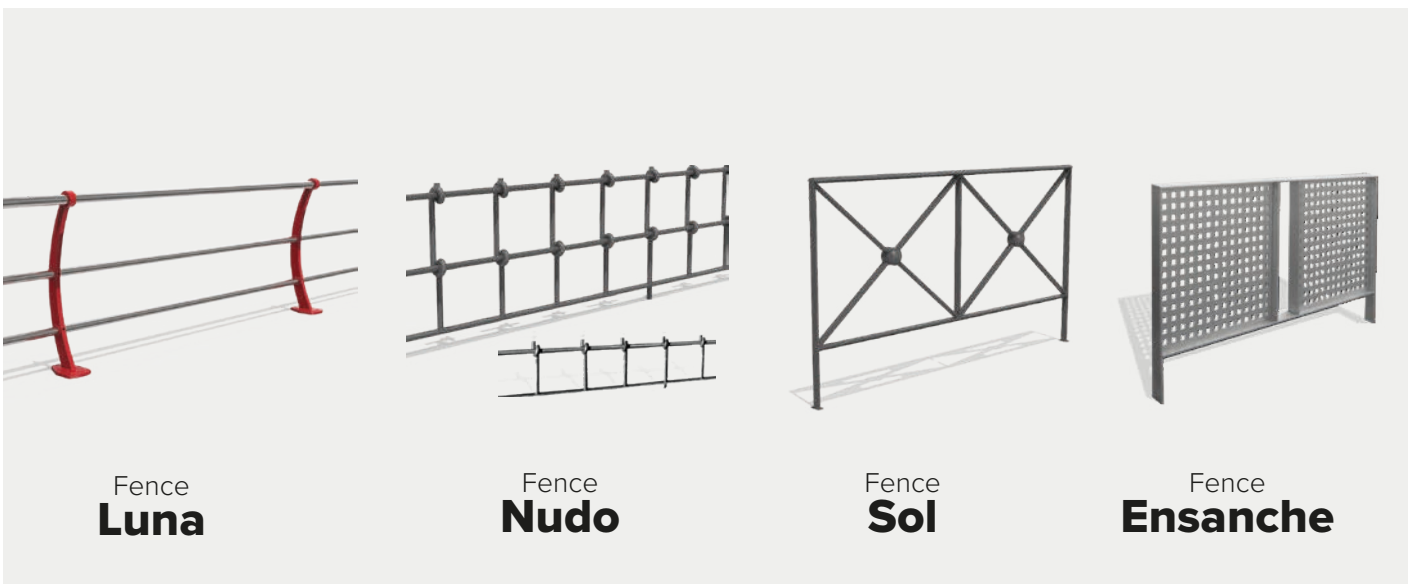

Removable Ø114

Automatic bollard · Madrid

DRINKING FOUNTAINS

Petrus fountain · Valencia

Fountain for dogs and people
Husky

Fountain for dogs
Terrier

Double fountain
Atlas Doble

Fountain
Atlas

Ges fountain - **Barcelona**

Fountain
Ges

Fountain
Egea

Accessible fountain
Acces

Accessible fountain
Dual

FENCES

Bg dispenser
Toilekan

Ashtray
Standing