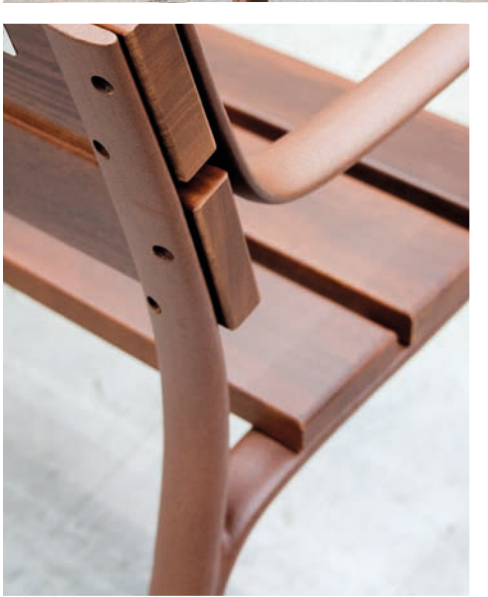

BENITO

- Urban
- Light
- Play
- Covers

Signature Design

Street Furniture

MINSK bin

Citizen Eco bench · Madrid

Bench
Citizen

Chair
Citizen