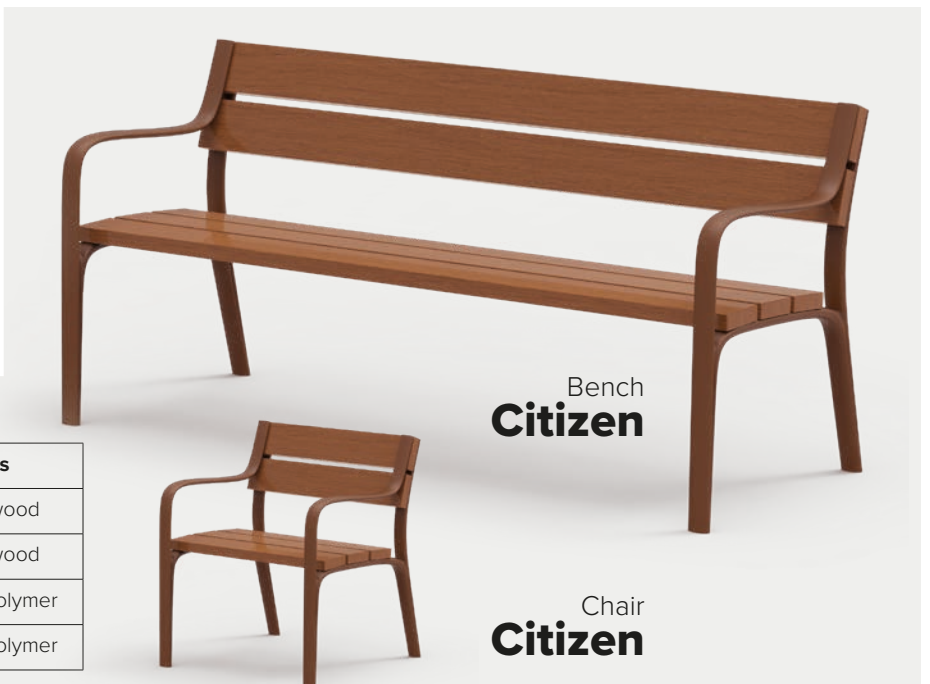

BENITO

- Urban
- Light
- Play
- Covers

Signature Design

Street Furniture

MINSK bin

Citizen Eco bench · Madrid

Bench
Citizen

Chair
Citizen

	Legs	Boards
UM301	Ductile iron	Tropical wood
UM301S	Ductile iron	Tropical wood
UM301PR	Recycled polymer	Recycled polymer
UM301SPR	Recycled polymer	Recycled polymer

Iron bin
Citizen

Wooden bin
Citizen

Anti-terrorism bin
Citizen

BENCHES

Neobarmino bench · Logroño

NEOBARCINO COLLECTION

by Joaquim Carandell © BENITO

Backless bench

Perch seat

Long bench

Chair