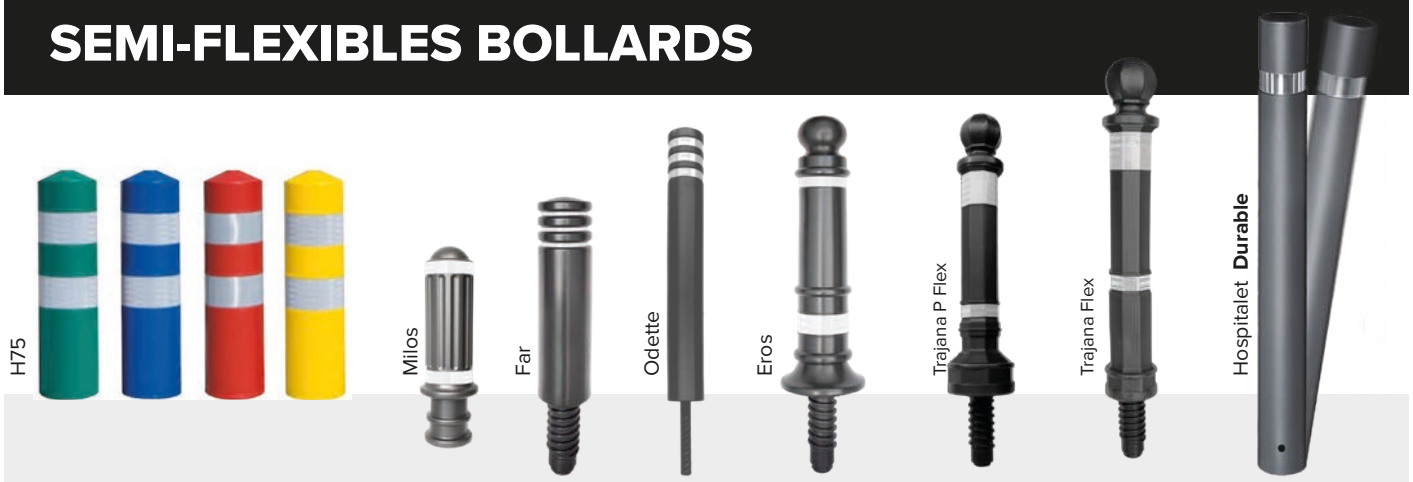

SEMI-FLEXIBLES BOLLARDS