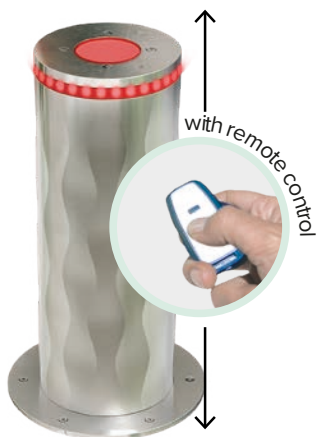

Polyurethane FLEXIBLE BOLLARDS

SECURITY AND ACCESS CONTROL

Automatic bollard - Bilbao

TELESCOPIC BOLLARDS

MADE OF STAINLESS STEEL

REMOVABLE BOLLARDS

Automatic Ø220
Automatic Ø275

Semiautomatic Ø220
Semiautomatic Ø140
Semiautomatic Ø114